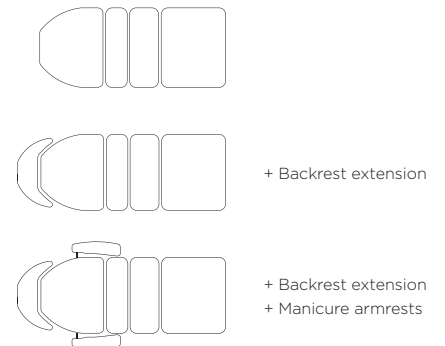

**REMOVABLE BACKREST EXTENSION**

The backrest extension provides additional support and comfort for taller clients. It is removable and interchangeable with the head cradle accessory.

**OPTIONAL COMFORT CUSHIONING**

Choose from three optional Dunlop® cushioning systems. Luxura is our most luxurious option with premium Enduro® and Viscoflex® memory foam. Alternatively, choose Enduro® foam for support or Comfort foam for an extra thick upholstered look.

**OPTIONAL FOLD-AWAY ARMREST**

Our superior sturdy armrest neatly stows away when not in use. This optional extra is perfect for massage treatments.

**KEY OPTIONS**

	STANDARD	OPTIONAL
<b>DUNLOP CUSHIONING</b>	55mm, medium finish	Enduro (70mm, firm finish) Luxura (80mm, luxurious finish) Comfort (90mm, medium finish)
<b>BACKREST EXTENSION</b>	N/A	Optional
<b>FOLD-AWAY ARMREST</b>	N/A	Optional
<b>MANICURE ARMRESTS</b>	N/A	Optional
<b>BASE STYLE</b>	Concealed in-line wheels	75mm locking castors
<b>FOOTSWITCH</b>	Single	One on each side of the table
<b>TABLE WIDTH</b>	680mm	730mm