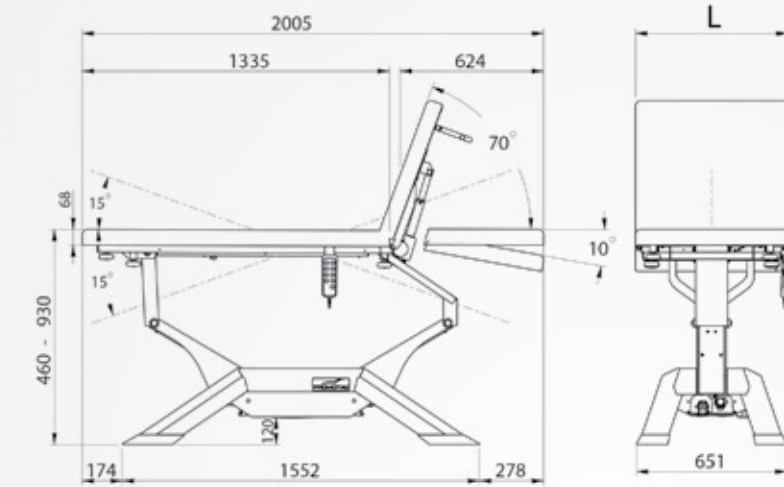

iQuest

STANDARD