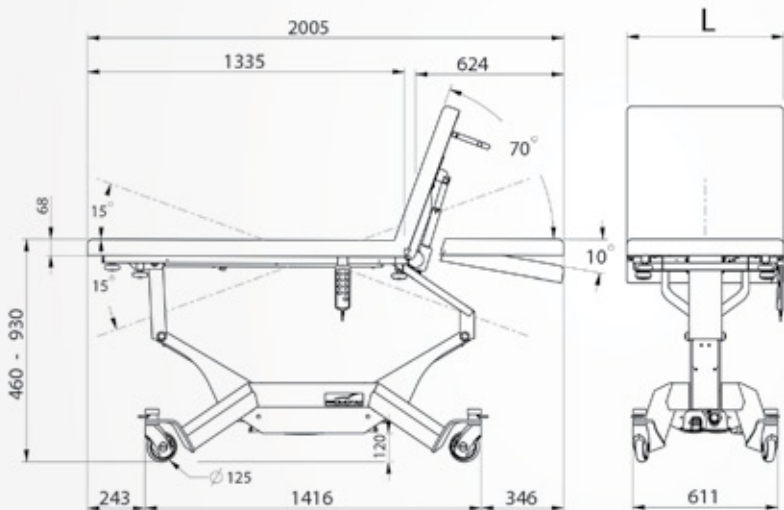

iQuest

HOSPITAL

COLORS OF UPHOLSTERIES & COUNTERPLATES

32 - BLUE *		CLASSIC
93 - COTTAGE *		
35 - RED *		
34 - YELLOW *		
91 - WHITE		VITAMIN
92 - MARINE *		
56 - DARKNESS		
57 - ANTISTATIC		
64 - GRAPE		COSY
67 - LAGOON		
66 - SWEET *		
63 - CEDRAT		
80 - SKY		
81 - SEA GREEN *		
65 - LILAC *		
96 - TIN *		
82 - MOUSE GREY *		
83 - NATURAL		
84 - CHOCOLATE *		

*Colors benefiting from a matching counterplate. The other colors are equipped with a white counterplate