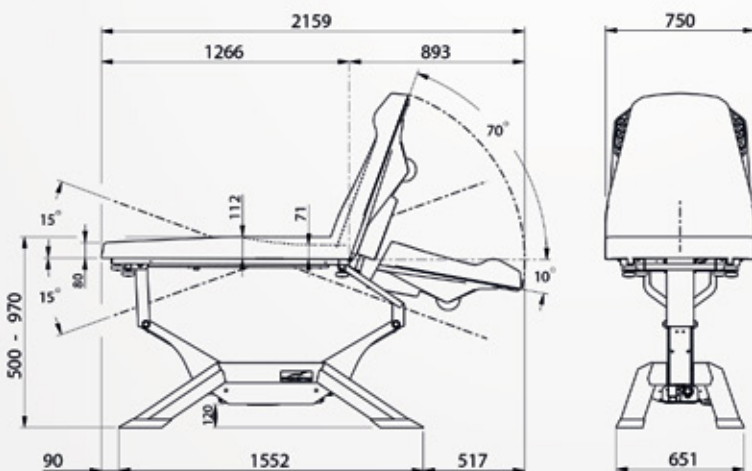

Backrest extension
Ref. 2055-01

Wired foot control
Ref. 3051-10

Plastic cover (foot end)
for flat upholstery
65cm Ref. 600150-65C
75cm Ref. 600150-75C

Plastic cover
(head end)
Ref. 3056-02

Plastic cover
(foot end)
Ref. 3056-01

Pair of barriers
Ref. 85114-01

Pair of head rails
Ref. 30878-XXT

Pair of foot rails
Ref. 30878-XXP

iQuest

STANDARD

HOSPITAL

LOUNGE

COLORS OF UPHOLSTERIES & COUNTERPLATES